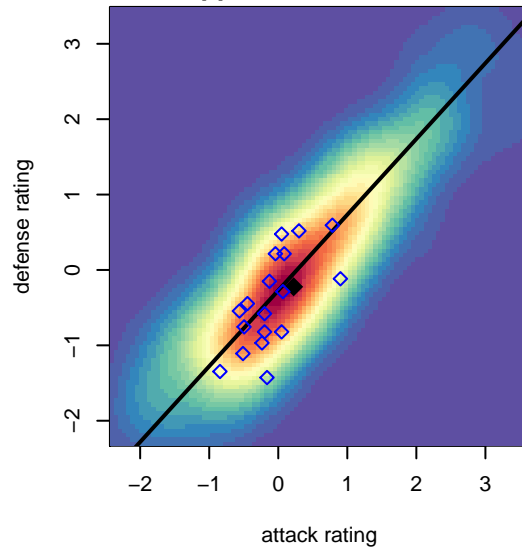

Washington Timbers Screammers G02

Washington Timbers
 Vancouver, WA
 G02 total strength=800
 attack=1.25 defense=0.8
 spr league = Spr OYS G02 Div 1 Blue

alt names used:
 WA Timbers G02 Screammers
 WA TIMBERS SCREAMERS
 WTFC G02 Screammers
 Wa Timbers G02 Screammers

Venues played:
 2015 Clash At the Border Bronze/Copper U13
 2015 PCU Summer Classic U13 Silver
 2015 Mt Hood Challenge U13
 2015 Spr OYS G02 Division 1 Blue

Washington Timbers Screammers G02
 Dots are actual minus expected GF (blue circles) and GA (red triangles).
 Blue line is smoothed change in attack strength. Red is smoothed change in defense strength.

**attack and defense variance (black dot)
relative to other teams
and top 10 in region**

**attack and defense rating
relative to others at age
and all opponents in last 13 months**

**attack and defense rating
relative to others at age
and all opponents in last 13 months**

Performance relative to 13 month average

Performance relative to 13 month average

Distribution of opponents
 Red = Lose zone, Blue = Win zone, Green = Even
 Black line separates win/lose zones

lot. A=Neither has attack advantage, B=Opponent has both attack and defense advantage, C=Opponent has both attack and defense disadvantage, D=Both have