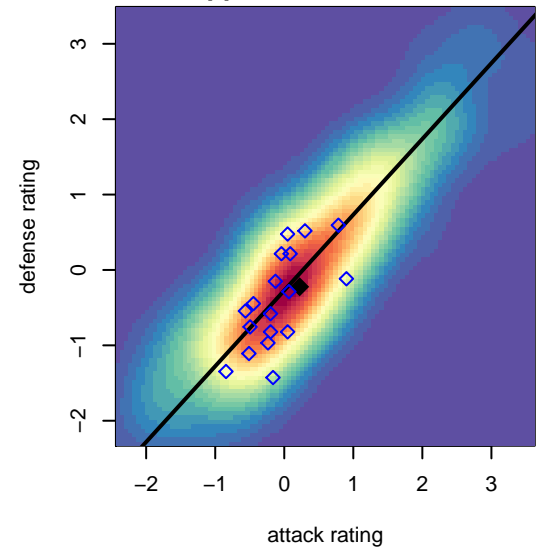

Washington Timbers Screammers G02

Washington Timbers
 Vancouver, WA
 G02 total strength=800
 attack=1.25 defense=0.8
 spr league = Spr OYS G02 Div 1 Blue

alt names used:
 WA Timbers G02 Screammers
 WA TIMBERS SCREAMERS
 WTFC G02 Screammers
 Wa Timbers G02 Screammers

Venues played:
 2015 Clash At the Border Bronze/Copper U13
 2015 PCU Summer Classic U13 Silver
 2015 Mt Hood Challenge U13
 2015 Spr OYS G02 Division 1 Blue

Washington Timbers Screammers G02
 Dots are actual minus expected GF (blue circles) and GA (red triangles).
 Blue line is smoothed change in attack strength. Red is smoothed change in defense strength.

**attack and defense variance (black dot)
relative to other teams
and top 10 in region**

**attack and defense rating
relative to others at age
and all opponents in last 13 months**

**attack and defense rating
relative to others at age
and all opponents in last 13 months**

Performance relative to 13 month average

Performance relative to 13 month average

Distribution of opponents
 Red = Lose zone, Blue = Win zone, Green = Even
 Black line separates win/lose zones

lot. A=Neither has attack advantage, B=Opponent has both attack and defense advantage, C=Opponent has both attack and defense disadvantage, D=Both have