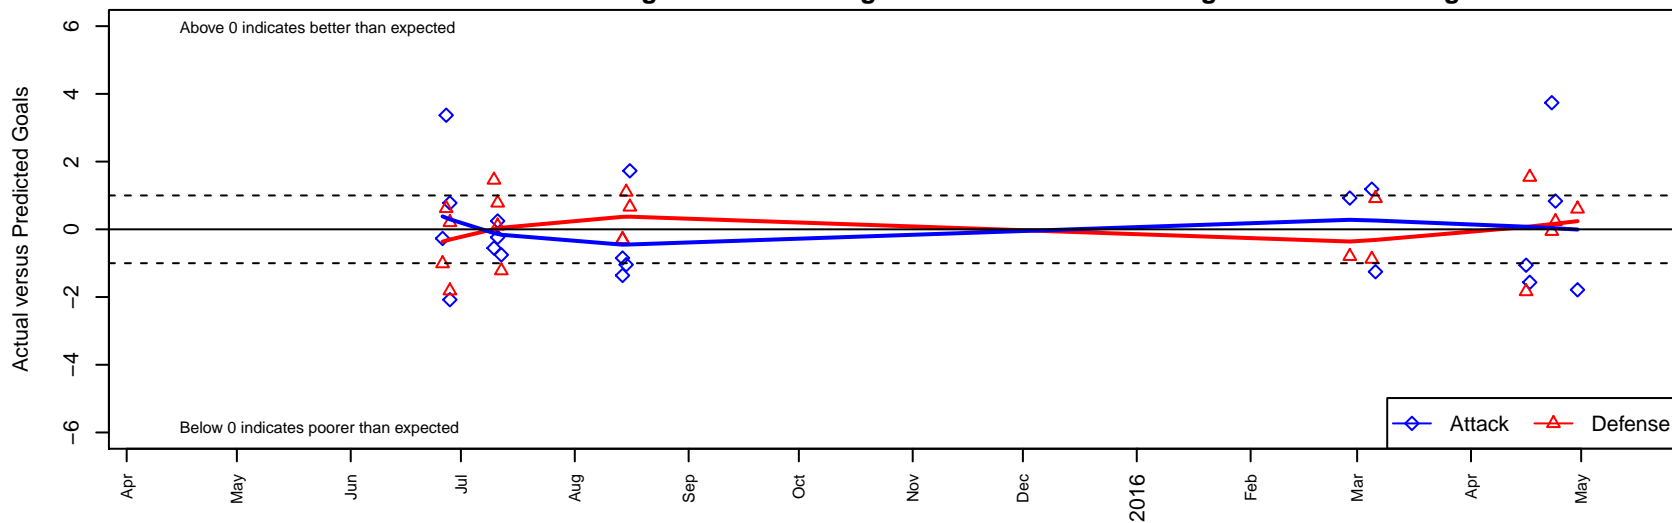

Washington Timbers Screammers G02

Washington Timbers
 Vancouver, WA
 G02 total strength=800
 attack=1.25 defense=0.8
 spr league = Spr OYS G02 Div 1 Blue

alt names used:
 WA Timbers G02 Screammers
 WA TIMBERS SCREAMERS
 WTFC G02 Screammers
 Wa Timbers G02 Screammers

Venues played:
 2015 Clash At the Border Bronze/Copper U13
 2015 PCU Summer Classic U13 Silver
 2015 Mt Hood Challenge U13
 2015 Spr OYS G02 Division 1 Blue

Washington Timbers Screammers G02
 Dots are actual minus expected GF (blue circles) and GA (red triangles).
 Blue line is smoothed change in attack strength. Red is smoothed change in defense strength.

**attack and defense variance (black dot)
relative to other teams
and top 10 in region**

**attack and defense rating
relative to others at age
and all opponents in last 13 months**

**attack and defense rating
relative to others at age
and all opponents in last 13 months**

Performance relative to 13 month average

Performance relative to 13 month average

Distribution of opponents
 Red = Lose zone, Blue = Win zone, Green = Even
 Black line separates win/lose zones

lot. A=Neither has attack advantage, B=Opponent has both attack and defense advantage, C=Opponent has both attack and defense disadvantage, D=Both have