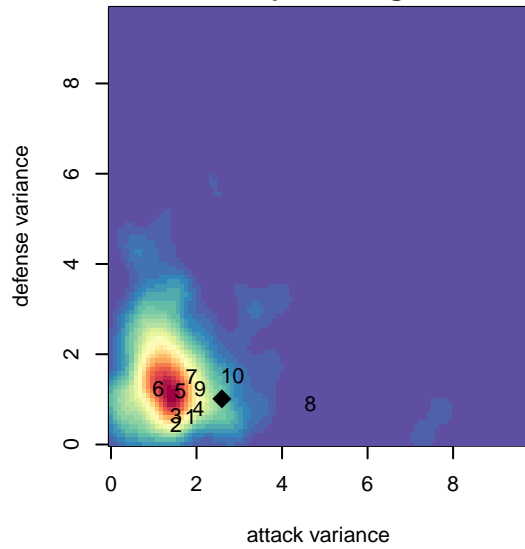

Washington Timbers Screammers G02

Washington Timbers
 Vancouver, WA
 G02 total strength=800
 attack=1.25 defense=0.8
 spr league = Spr OYS G02 Div 1 Blue

alt names used:
 WA Timbers G02 Screammers
 WA TIMBERS SCREAMERS
 WTFC G02 Screammers
 Wa Timbers G02 Screammers

Venues played:
 2015 Clash At the Border Bronze/Copper U13
 2015 PCU Summer Classic U13 Silver
 2015 Mt Hood Challenge U13
 2015 Spr OYS G02 Division 1 Blue

Washington Timbers Screammers G02
 Dots are actual minus expected GF (blue circles) and GA (red triangles).
 Blue line is smoothed change in attack strength. Red is smoothed change in defense strength.

**attack and defense variance (black dot)
relative to other teams
and top 10 in region**

**attack and defense rating
relative to others at age
and all opponents in last 13 months**

**attack and defense rating
relative to others at age
and all opponents in last 13 months**