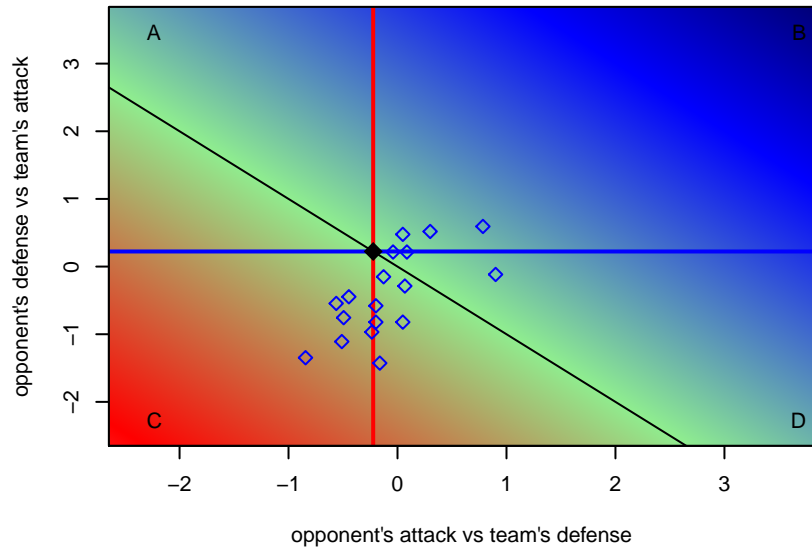

Washington Timbers Screammers G02

Washington Timbers
 Vancouver, WA
 G02 total strength=800
 attack=1.25 defense=0.8
 spr league = Spr OYS G02 Div 1 Blue

alt names used:
 WA Timbers G02 Screammers
 WA TIMBERS SCREAMERS
 WTFC G02 Screammers
 Wa Timbers G02 Screammers

Venues played:
 2015 Clash At the Border Bronze/Copper U13
 2015 PCU Summer Classic U13 Silver
 2015 Mt Hood Challenge U13
 2015 Spr OYS G02 Division 1 Blue

Washington Timbers Screammers G02
 Dots are actual minus expected GF (blue circles) and GA (red triangles).
 Blue line is smoothed change in attack strength. Red is smoothed change in defense strength.

**attack and defense variance (black dot)
relative to other teams
and top 10 in region**

**attack and defense rating
relative to others at age
and all opponents in last 13 months**

**attack and defense rating
relative to others at age
and all opponents in last 13 months**

Performance relative to 13 month average

Performance relative to 13 month average

Distribution of opponents
 Red = Lose zone, Blue = Win zone, Green = Even
 Black line separates win/lose zones

lot. A=Neither has attack advantage, B=Opponent has both attack and defense advantage, C=Opponent has both attack and defense disadvantage, D=Both have