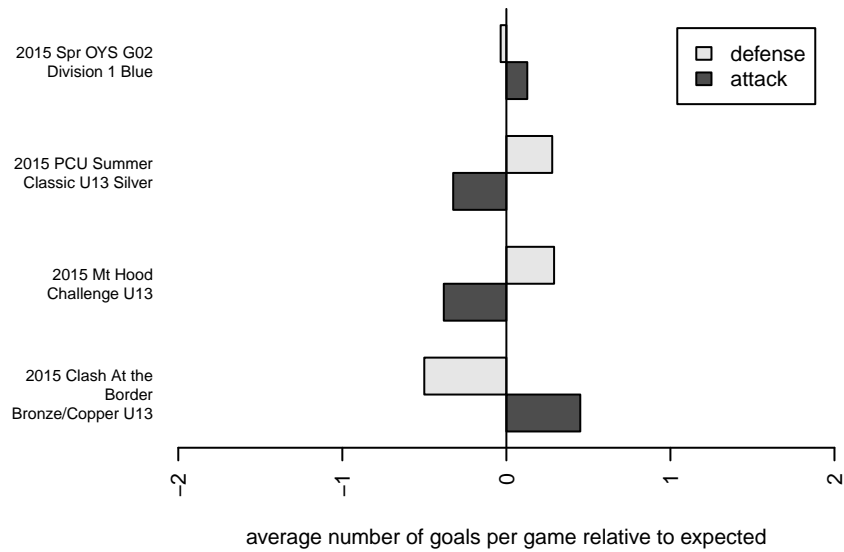

Washington Timbers Screammers G02

Washington Timbers
 Vancouver, WA
 G02 total strength=800
 attack=1.25 defense=0.8
 spr league = Spr OYS G02 Div 1 Blue

alt names used:
 WA Timbers G02 Screammers
 WA TIMBERS SCREAMERS
 WTFC G02 Screammers
 Wa Timbers G02 Screammers

Venues played:
 2015 Clash At the Border Bronze/Copper U13
 2015 PCU Summer Classic U13 Silver
 2015 Mt Hood Challenge U13
 2015 Spr OYS G02 Division 1 Blue

Washington Timbers Screammers G02
 Dots are actual minus expected GF (blue circles) and GA (red triangles).
 Blue line is smoothed change in attack strength. Red is smoothed change in defense strength.

**attack and defense variance (black dot)
relative to other teams
and top 10 in region**

**attack and defense rating
relative to others at age
and all opponents in last 13 months**

**attack and defense rating
relative to others at age
and all opponents in last 13 months**

Performance relative to 13 month average

Performance relative to 13 month average

Distribution of opponents
 Red = Lose zone, Blue = Win zone, Green = Even
 Black line separates win/lose zones

lot. A=Neither has attack advantage, B=Opponent has both attack and defense advantage, C=Opponent has both attack and defense disadvantage, D=Both have